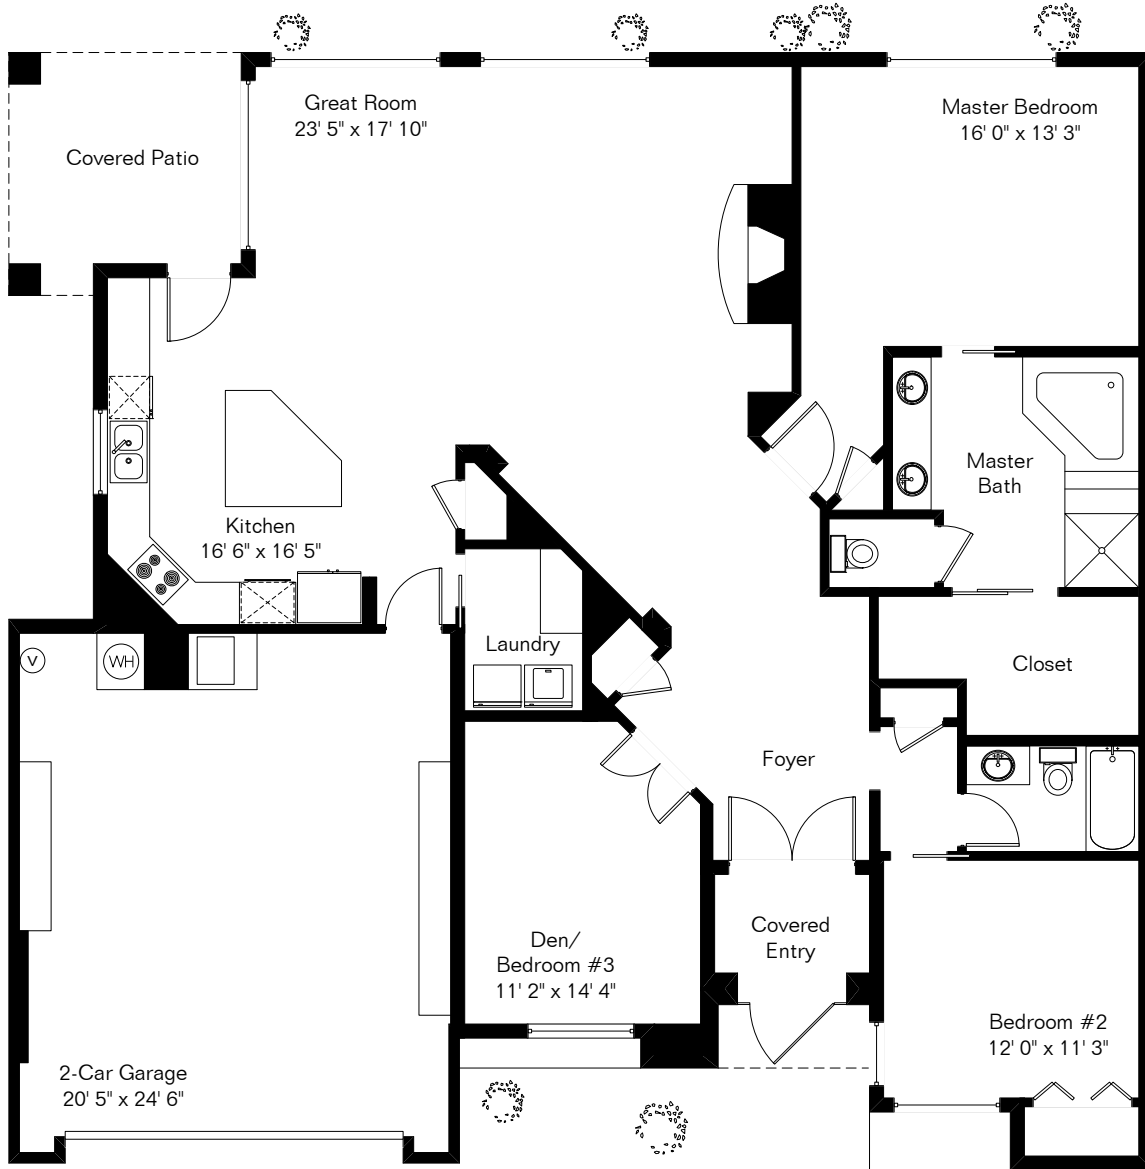

The square footages and room size information are deemed to be reliable but are not guaranteed and should be independently verified.

5032 N Valley Shadows Pl

Living Area 1,956 Sq Ft
Garage 530 Sq Ft

Site Visit December 2016

Copyright 2016 Floor Plans First! LLC
All Rights Reserved.

www.FloorPlansFirst.com

Toll Free (877) 887-1500
Voice (520) 881-1500
Fax (520) 791-7701